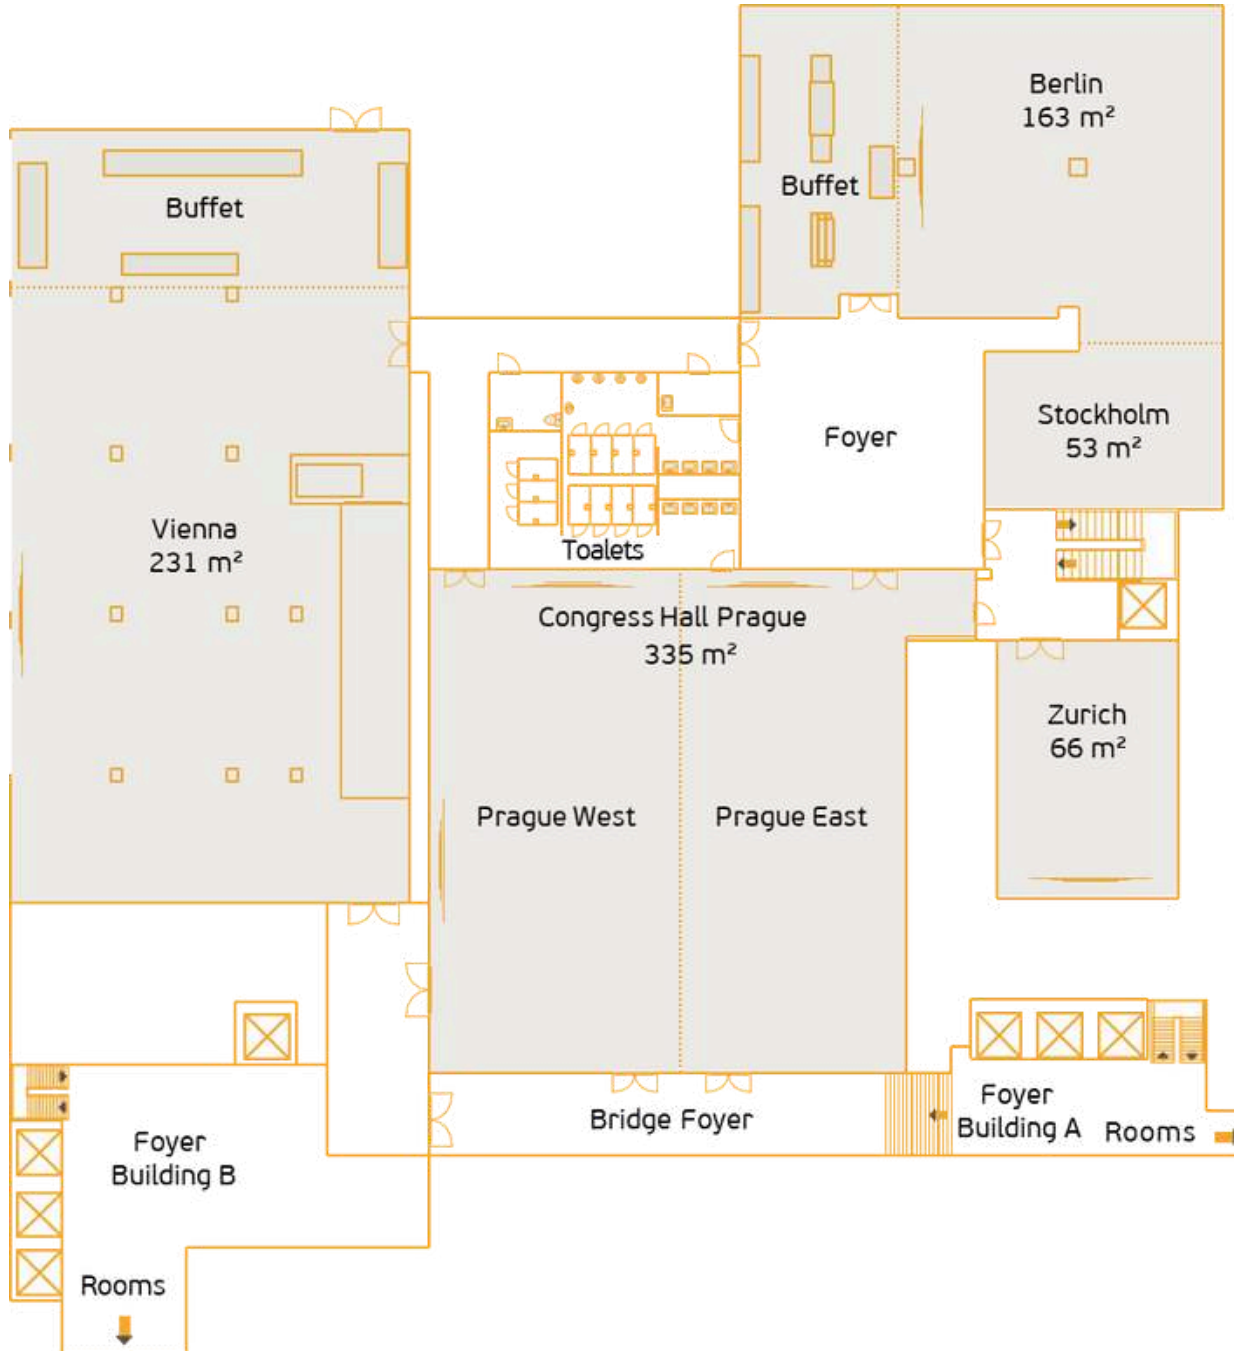

Thai massages

Hotel Ground Floor Plan

OVERVIEW OF CONFERENCE ROOMS

Are you looking for a venue where your event will become an experience?

Hotel 1st Floor Plan

OVERVIEW OF CONFERENCE ROOMS

Are you looking for a venue where your event will become an experience?

OVERVIEW OF CONFERENCE ROOMS

Are you looking for a venue where your event will become an experience?

Conference Hall	 Daylight	m ²	 Theatre	 School	 Banquet	 U-shape	 I-shape	 Restaurant	 Cocktail
Prague	-	335	430	250	17x10	60	-	220	350
Prague West	-	163	170	110	9x10	46	50	100	160
Prague East	-	170	180	110	9x10	46	50	90	160
Zurich	✓	66	60	32	3x10	22	24	32	40
Berlin	✓	163	100	72	9x10	-	-	100	120
Stockholm	✓	53	50	32	3x10	16	18	40	40
Vienna	✓	231	160	110	14x10	-	-	180	250
Amsterdam*	✓	163	100	60	7x10	-	-	88	120
London*	✓	53	40	30	3x10	16	20	36	40
Rome	✓	27	30	-	-	-	12	-	-
Paris	✓	56	50	24	-	22	20	-	-
Presidential Suite	✓	30	-	-	-	-	8	-	-
Restaurant Food&Mood	✓	149	-	-	-	-	-	70	-

*Meeting rooms Amsterdam and London can be connected

Hotel Duo

Get to know our
**Conference Hall
 PRAGUE**

Conference Hall	 Daylight	m ²	 Theatre	 School	 Banquet	 U-shape	 I-shape	 Restaurant	 Cocktail
Prague	-	335	430	250	17x10	60	-	220	350
Prague West	-	163	170	110	9x10	46	50	100	160
Prague East	-	170	180	110	9x10	46	50	90	160