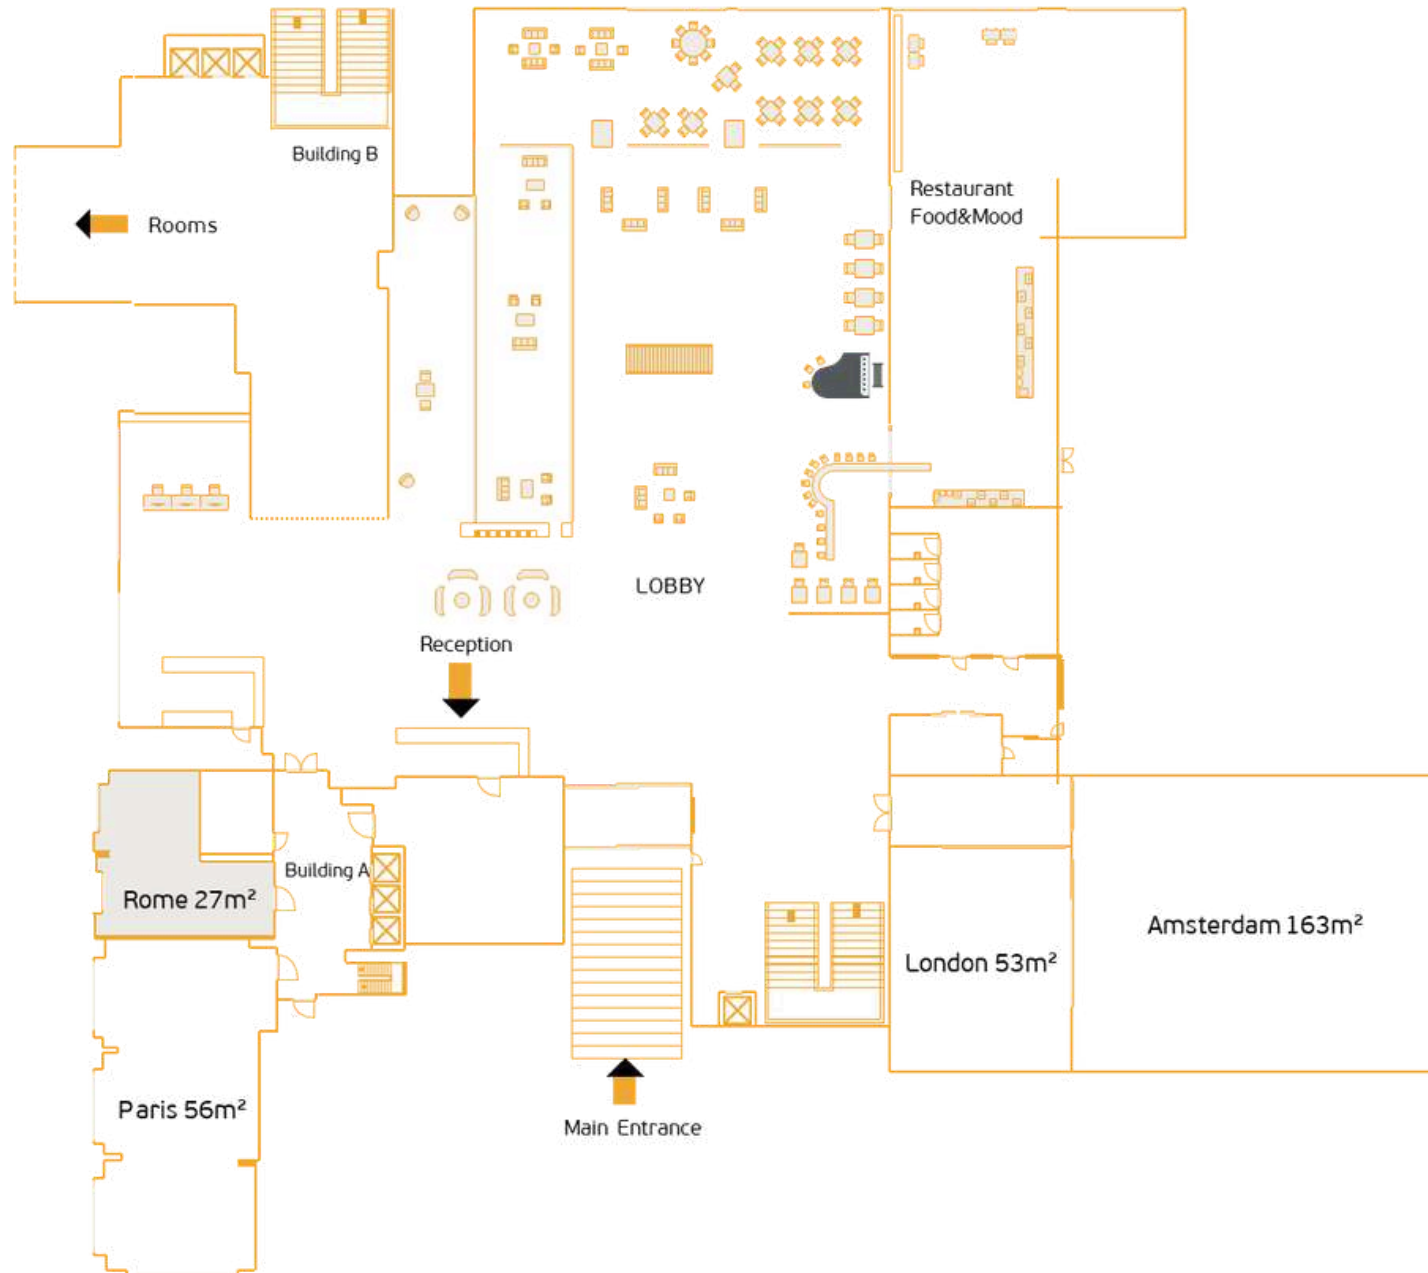

Hotel Duo

BANQUETING OFFER

Hotel Duo

HOTEL DUO

FEEL WELL & BE FIT

Hotel Duo – one of the largest hotels in the Czech Republic. A place for conferences, wellness, and everyday relaxation.

LOCATION

- » A few steps from the Střížkov metro station
- » 12 minutes by metro to the center of Prague Old Town
- » Outdoor parking lot with a capacity of 120 cars and 10 buses

654 rooms in 5 categories

Outdoor event spaces (garden, terrace)

Food&Mood restaurant

Cosy lobby bar

Well&Fit sports and relaxation center, which includes a gym, swimming pool, sauna, and a private area with either a jacuzzi or an additional sauna

Thai massages

Hotel Ground Floor Plan

OVERVIEW OF CONFERENCE ROOMS

Are you looking for a venue where your event will become an experience?

Hotel 1st Floor Plan

OVERVIEW OF CONFERENCE ROOMS

Are you looking for a venue where your event will become an experience?

OVERVIEW OF CONFERENCE ROOMS

Are you looking for a venue where your event will become an experience?

Conference Hall	 Daylight	m ²	 Theatre	 School	 Banquet	 U-shape	 I-shape	 Restaurant	 Cocktail
Prague	-	335	430	250	17x10	60	-	220	350
Prague West	-	163	170	110	9x10	46	50	100	160
Prague East	-	170	180	110	9x10	46	50	90	160
Zurich	✓	66	60	32	3x10	22	24	32	40
Berlin	✓	163	100	72	9x10	-	-	100	120
Stockholm	✓	53	50	32	3x10	16	18	40	40
Vienna	✓	231	160	110	14x10	-	-	180	250
Amsterdam*	✓	163	100	60	7x10	-	-	88	120
London*	✓	53	40	30	3x10	16	20	36	40
Rome	✓	27	30	-	-	-	12	-	-
Paris	✓	56	50	24	-	22	20	-	-
Presidential Suite	✓	30	-	-	-	-	8	-	-
Restaurant Food&Mood	✓	149	-	-	-	-	-	70	-